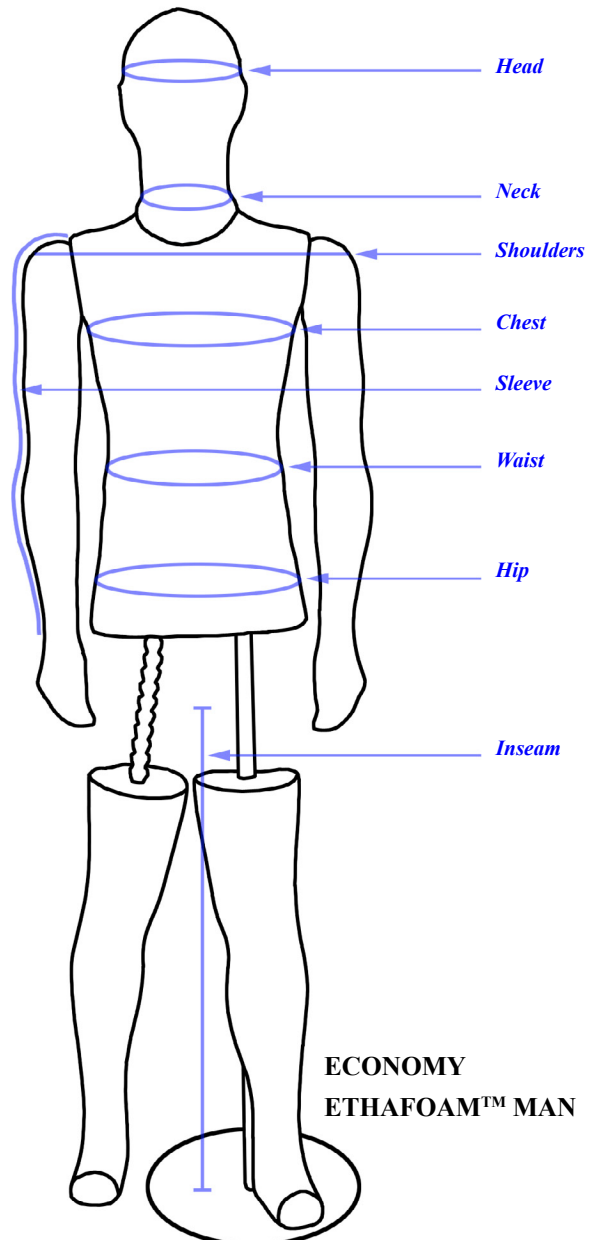

SIZING AND SPECS FOR CONSERVATION FORMS

CLASSIC FORMS - ADJUSTABLE & ECONOMY			
	Small Top	Large Top	Child Top
Height	4'10" - 6'	4'10" - 6'	37 ³ / ₈ " - 51 ⁵ / ₈ " (Sz 4) (Sz 12)
Neck	12"	12"	11"
Shoulders	13" across back 19 1/2" with arms on	14 1/2" across back 21" with arms on	10" across back 15" with arms on
Chest	29" (+ bust) Adjustable expands to 32"	34" (+ bust) Adjustable expands to 40"	24"
Sleeve Length	23"	23"	16" or 17 1/2"
Waist	20" Adjustable expands to 24"	28" Adjustable expands to 34"	20 1/2"
Depth	6"	7 1/2"	5 1/2"
	Female Hip	Male Hip	Child Hip
Waist	20" Adjustable expands to 24"	28" Adjustable expands to 34"	20 1/2"
Hips	31" (8" below waist) Adjustable expands to 35"	31" (8" below waist) Adjustable expands to 37"	29 1/2"
Inseam	Adjustable	Adjustable	Adjustable
Depth	8"	8 1/2"	6 1/2"
Foot (optional)	measures 7 x 3" fits all medium sizes (female 5-9, male 8-11)		
Head (optional)	20 1/2" Small	22 1/2" Large	

**CLASSIC FORM
ADJUSTABLE & ECONOMY**

	DRESS FORM		SUIT FORM	
	Small	Medium	Med. (38)	Lg. (42)
Height	4'10" - 6'	4'10" - 6'	4'10" - 6'	4'10" - 6'
Neck	11"	12"	15"	16"
Shoulders	11"	12"	18 1/4" w/ shoulders	20" w/ shoulders
Chest	29"	30 1/2"	34"	37"
Waist	20 1/2"	22"	26"	27 1/2"
Hips	30 1/2"	32 1/2"	32"	34"
Form Dimensions				
Height	24"	27"	25"	26 1/4"
Depth	8 1/2"	9"	9"	9"
Bottom Width	10"	11"	12"	13 1/2"

SUIT FORM

DRESS FORM

	ETHAFOAM™ MAN	ECONOMY ETHAFOAM™ MAN	
		Medium	Large
Height	5'6" - 6'	5'6" - 6'	
Neck	15 1/2"	15 1/2"	15 1/2"
Shoulders	16" - 20" Adjustable	18 1/4"	20"
Chest	33"	34"	37"
Sleeve Length	25 1/2"	25 1/2"	27 1/2"
Waist	30 1/4"	26"	26"
Hips	32 1/2"	32"	34"
Inseam	26" - 35" Adjustable	Adjustable	

THIN CHEST MOUNT		
	Small	Large
Height	14" (without Stand)	14" (without Stand)
Depth	3"	3"
Shoulder Width	17"	21"
Bottom Width	12 1/2"	15 3/4"
Stand Options	16"x4" Oval • 6 3/4" Round • 3 1/4" Floor Mt. • Wall Mt.	