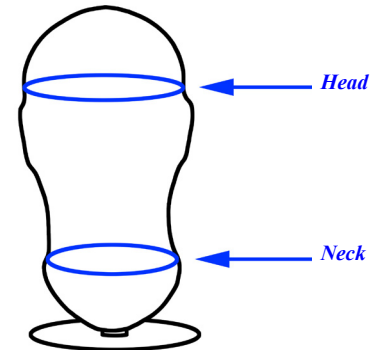

**CLASSIC FORM
ADJUSTABLE & ECONOMY**

	DRESS FORM		SUIT FORM	
	Small	Medium	Med. (38)	Lg. (42)
Height	4'10" - 6'	4'10" - 6'	4'10" - 6'	4'10" - 6'
Neck	11"	12"	15"	16"
Shoulders	11"	12"	18 1/4" w/ shoulders	20" w/ shoulders
Chest	29"	30 1/2"	34"	37"
Waist	20 1/2"	22"	26"	27 1/2"
Hips	30 1/2"	32 1/2"	32"	34"
Form Dimensions				
Height	24"	27"	25"	26 1/4"
Depth	8 1/2"	9"	9"	9"
Bottom Width	10"	11"	12"	13 1/2"

SUIT FORM

DRESS FORM

	ETHAFOAM™ MAN	ECONOMY ETHAFOAM™ MAN	
		Medium	Large
Height	5'6" - 6'	5'6" - 6'	
Neck	15 1/2"	15 1/2"	15 1/2"
Shoulders	16" - 20" Adjustable	18 1/4"	20"
Chest	33"	34"	37"
Sleeve Length	25 1/2"	25 1/2"	27 1/2"
Waist	30 1/4"	26"	26"
Hips	32 1/2"	32"	34"
Inseam	26" - 35" Adjustable	Adjustable	

THIN CHEST MOUNT		
	Small	Large
Height	14" (without Stand)	14" (without Stand)
Depth	3"	3"
Shoulder Width	17"	21"
Bottom Width	12 1/2"	15 3/4"
Stand Options	16"x4" Oval • 6 3/4" Round • 3 1/4" Floor Mt. • Wall Mt.	

THIN CHEST MOUNT

HEAD MOUNTS				
	Male	Female	Large	Small
Head	22 1/2"	20 1/2"	22 1/2"	20 1/2"
Neck	15 1/2"	13"	--	--
Height (on mount)	13"	13"	11 1/2"	11 1/2"

HEAD MOUNT

MALE

STORAGE HAT MOUNTS			
Height (on mount)	8"	13"	15"
Head	19 1/2"		
L x W x H	6 3/4" x 5 1/4" x 3 1/2"		