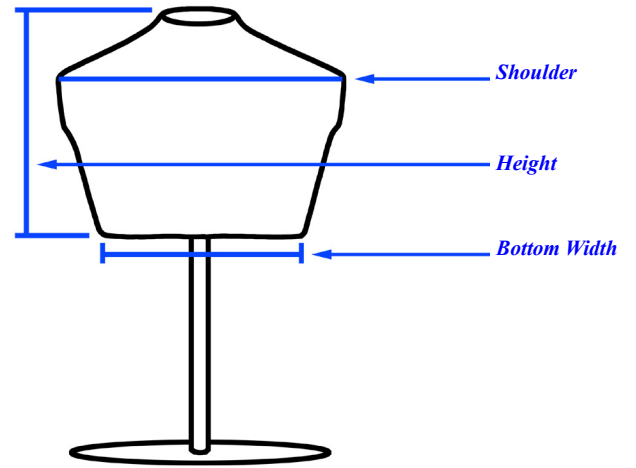

SIZING AND SPECS FOR CONSERVATION FORMS

CLASSIC FORMS - ADJUSTABLE & ECONOMY			
	Small Top	Large Top	Child Top
Height	4'10" - 6'	4'10" - 6'	37 ³ / ₈ " - 51 ⁵ / ₈ " (Sz 4) (Sz 12)
Neck	12"	12"	11"
Shoulders	13" across back 19 1/2" with arms on	14 1/2" across back 21" with arms on	10" across back 15" with arms on
Chest	29" (+ bust) Adjustable expands to 32"	34" (+ bust) Adjustable expands to 40"	24"
Sleeve Length	23"	23"	16" or 17 1/2"
Waist	20" Adjustable expands to 24"	28" Adjustable expands to 34"	20 1/2"
Depth	6"	7 1/2"	5 1/2"
	Female Hip	Male Hip	Child Hip
Waist	20" Adjustable expands to 24"	28" Adjustable expands to 34"	20 1/2"
Hips	31" (8" below waist) Adjustable expands to 35"	31" (8" below waist) Adjustable expands to 37"	29 1/2"
Inseam	Adjustable	Adjustable	Adjustable
Depth	8"	8 1/2"	6 1/2"
Foot (optional)	measures 7 x 3" fits all medium sizes (female 5-9, male 8-11)		
Head (optional)	20 1/2" Small	22 1/2" Large	

**CLASSIC FORM
ADJUSTABLE & ECONOMY**

	DRESS FORM		SUIT FORM	
	Small	Medium	Med. (38)	Lg. (42)
Height	4'10" - 6'	4'10" - 6'	4'10" - 6'	4'10" - 6'
Neck	11"	12"	15"	16"
Shoulders	11"	12"	18 1/4" w/ shoulders	20" w/ shoulders
Chest	29"	30 1/2"	34"	37"
Waist	20 1/2"	22"	26"	27 1/2"
Hips	30 1/2"	32 1/2"	32"	34"
Form Dimensions				
Height	24"	27"	25"	26 1/4"
Depth	8 1/2"	9"	9"	9"
Bottom Width	10"	11"	12"	13 1/2"

SUIT FORM

DRESS FORM

	ETHAFOAM™ MAN	ECONOMY ETHAFOAM™ MAN	
		Medium	Large
Height	5'6" - 6'	5'6" - 6'	
Neck	15 1/2"	15 1/2"	15 1/2"
Shoulders	16" - 20" Adjustable	18 1/4"	20"
Chest	33"	34"	37"
Sleeve Length	25 1/2"	25 1/2"	27 1/2"
Waist	30 1/4"	26"	26"
Hips	32 1/2"	32"	34"
Inseam	26" - 35" Adjustable	Adjustable	

THIN CHEST MOUNT		
	Small	Large
Height	14" (without Stand)	14" (without Stand)
Depth	3"	3"
Shoulder Width	17"	21"
Bottom Width	12 1/2"	15 3/4"
Stand Options	16"x4" Oval • 6 3/4" Round • 3 1/4" Floor Mt. • Wall Mt.	