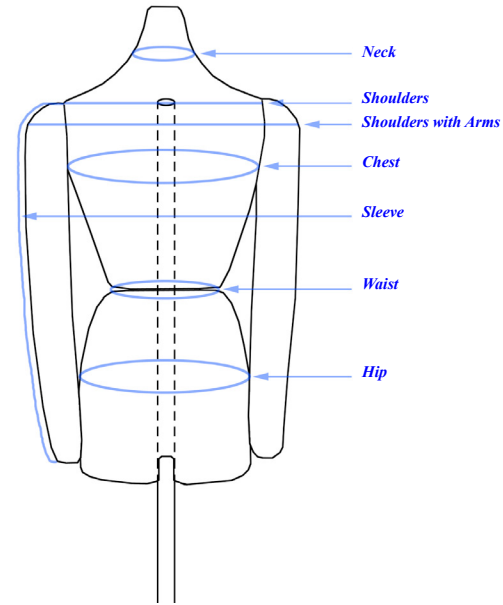

SIZING AND SPECS FOR CONSERVATION FORMS

CLASSIC FORMS - ADJUSTABLE & ECONOMY			
	Small Top	Large Top	Child Top
Height	4'10" - 6'	4'10" - 6'	37 ³ / ₈ " - 51 ⁵ / ₈ " (Sz 4) (Sz 12)
Neck	12"	12"	11"
Shoulders	13" across back 19 1/2" with arms on	14 1/2" across back 21" with arms on	10" across back 15" with arms on
Chest	29" (+ bust) Adjustable expands to 32"	34" (+ bust) Adjustable expands to 40"	24"
Sleeve Length	23"	23"	16" or 17 1/2"
Waist	20" Adjustable expands to 24"	28" Adjustable expands to 34"	20 1/2"
Depth	6"	7 1/2"	5 1/2"
	Female Hip	Male Hip	Child Hip
Waist	20" Adjustable expands to 24"	28" Adjustable expands to 34"	20 1/2"
Hips	31" (8" below waist) Adjustable expands to 35"	31" (8" below waist) Adjustable expands to 37"	29 1/2"
Inseam	Adjustable	Adjustable	Adjustable
Depth	8"	8 1/2"	6 1/2"
Foot (optional)	measures 7 x 3" fits all medium sizes (female 5-9, male 8-11)		
Head (optional)	20 1/2" Small	22 1/2" Large	

**CLASSIC FORM
ADJUSTABLE & ECONOMY**

	DRESS FORM		SUIT FORM	
	Small	Medium	Med. (38)	Lg. (42)
Height	4'10" - 6'	4'10" - 6'	4'10" - 6'	4'10" - 6'
Neck	11"	12"	15"	16"
Shoulders	11"	12"	18 1/4" w/ shoulders	20" w/ shoulders
Chest	29"	30 1/2"	34"	37"
Waist	20 1/2"	22"	26"	27 1/2"
Hips	30 1/2"	32 1/2"	32"	34"
Form Dimensions				
Height	24"	27"	25"	26 1/4"
Depth	8 1/2"	9"	9"	9"
Bottom Width	10"	11"	12"	13 1/2"

SUIT FORM

DRESS FORM

	ETHAFOAM™ MAN	ECONOMY ETHAFOAM™ MAN	
		Medium	Large
Height	5'6" - 6'	5'6" - 6'	
Neck	15 1/2"	15 1/2"	15 1/2"
Shoulders	16" - 20" Adjustable	18 1/4"	20"
Chest	33"	34"	37"
Sleeve Length	25 1/2"	25 1/2"	27 1/2"
Waist	30 1/4"	26"	26"
Hips	32 1/2"	32"	34"
Inseam	26" - 35" Adjustable	Adjustable	

THIN CHEST MOUNT		
	Small	Large
Height	14" (without Stand)	14" (without Stand)
Depth	3"	3"
Shoulder Width	17"	21"
Bottom Width	12 1/2"	15 3/4"
Stand Options	16"x4" Oval • 6 3/4" Round • 3 1/4" Floor Mt. • Wall Mt.	