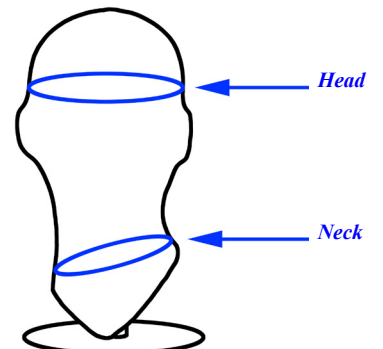

HEAD MOUNT

FEMALE