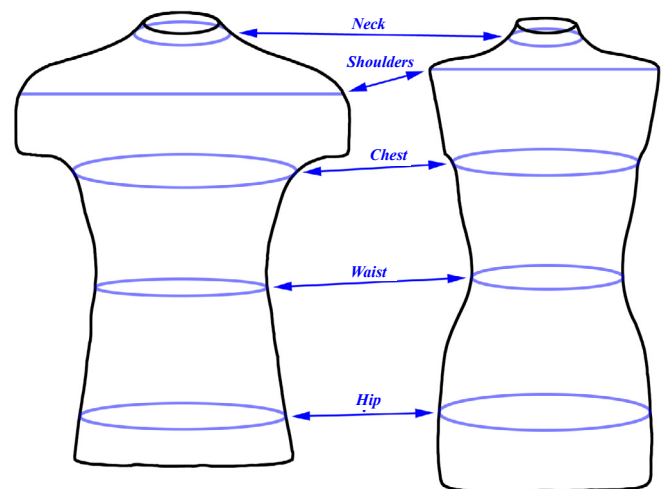

SIZING AND SPECS FOR CONSERVATION FORMS

CLASSIC FORMS - ADJUSTABLE & ECONOMY			
	Small Top	Large Top	Child Top
Height	4'10" - 6'	4'10" - 6'	37 ³ / ₈ " - 51 ⁵ / ₈ " (Sz 4) (Sz 12)
Neck	12"	12"	11"
Shoulders	13" across back 19 1/2" with arms on	14 1/2" across back 21" with arms on	10" across back 15" with arms on
Chest	29" (+ bust) Adjustable expands to 32"	34" (+ bust) Adjustable expands to 40"	24"
Sleeve Length	23"	23"	16" or 17 1/2"
Waist	20" Adjustable expands to 24"	28" Adjustable expands to 34"	20 1/2"
Depth	6"	7 1/2"	5 1/2"
	Female Hip	Male Hip	Child Hip
Waist	20" Adjustable expands to 24"	28" Adjustable expands to 34"	20 1/2"
Hips	31" (8" below waist) Adjustable expands to 35"	31" (8" below waist) Adjustable expands to 37"	29 1/2"
Inseam	Adjustable	Adjustable	Adjustable
Depth	8"	8 1/2"	6 1/2"
Foot (optional)	measures 7 x 3" fits all medium sizes (female 5-9, male 8-11)		
Head (optional)	20 1/2" Small	22 1/2" Large	

**CLASSIC FORM
ADJUSTABLE & ECONOMY**

	DRESS FORM		SUIT FORM	
	Small	Medium	Med. (38)	Lg. (42)
Height	4'10" - 6'	4'10" - 6'	4'10" - 6'	4'10" - 6'
Neck	11"	12"	15"	16"
Shoulders	11"	12"	18 1/4" w/ shoulders	20" w/ shoulders
Chest	29"	30 1/2"	34"	37"
Waist	20 1/2"	22"	26"	27 1/2"
Hips	30 1/2"	32 1/2"	32"	34"
Form Dimensions				
Height	24"	27"	25"	26 1/4"
Depth	8 1/2"	9"	9"	9"
Bottom Width	10"	11"	12"	13 1/2"

SUIT FORM

DRESS FORM

	ETHAFOAM™ MAN	ECONOMY ETHAFOAM™ MAN	
		Medium	Large
Height	5'6" - 6'	5'6" - 6'	
Neck	15 1/2"	15 1/2"	15 1/2"
Shoulders	16" - 20" Adjustable	18 1/4"	20"
Chest	33"	34"	37"
Sleeve Length	25 1/2"	25 1/2"	27 1/2"
Waist	30 1/4"	26"	26"
Hips	32 1/2"	32"	34"
Inseam	26" - 35" Adjustable	Adjustable	

THIN CHEST MOUNT		
	Small	Large
Height	14" (without Stand)	14" (without Stand)
Depth	3"	3"
Shoulder Width	17"	21"
Bottom Width	12 1/2"	15 3/4"
Stand Options	16"x4" Oval • 6 3/4" Round • 3 1/4" Floor Mt. • Wall Mt.	