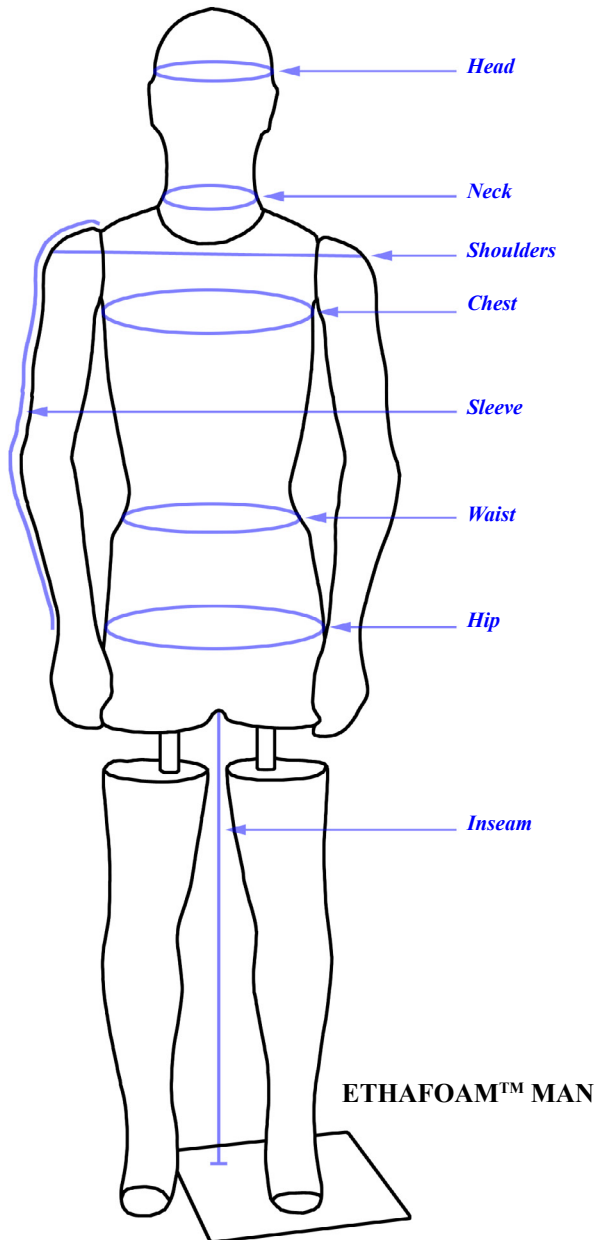

SIZING AND SPECS FOR CONSERVATION FORMS

CLASSIC FORMS - ADJUSTABLE & ECONOMY			
	Small Top	Large Top	Child Top
Height	4'10" - 6'	4'10" - 6'	37 ³ / ₈ " - 51 ⁵ / ₈ " (Sz 4) (Sz 12)
Neck	12"	12"	11"
Shoulders	13" across back 19 1/2" with arms on	14 1/2" across back 21" with arms on	10" across back 15" with arms on
Chest	29" (+ bust) Adjustable expands to 32"	34" (+ bust) Adjustable expands to 40"	24"
Sleeve Length	23"	23"	16" or 17 1/2"
Waist	20" Adjustable expands to 24"	28" Adjustable expands to 34"	20 1/2"
Depth	6"	7 1/2"	5 1/2"
	Female Hip	Male Hip	Child Hip
Waist	20" Adjustable expands to 24"	28" Adjustable expands to 34"	20 1/2"
Hips	31" (8" below waist) Adjustable expands to 35"	31" (8" below waist) Adjustable expands to 37"	29 1/2"
Inseam	Adjustable	Adjustable	Adjustable
Depth	8"	8 1/2"	6 1/2"
Foot (optional)	measures 7 x 3" fits all medium sizes (female 5-9, male 8-11)		
Head (optional)	20 1/2" Small	22 1/2" Large	

**CLASSIC FORM
ADJUSTABLE & ECONOMY**

	DRESS FORM		SUIT FORM	
	Small	Medium	Med. (38)	Lg. (42)
Height	4'10" - 6'	4'10" - 6'	4'10" - 6'	4'10" - 6'
Neck	11"	12"	15"	16"
Shoulders	11"	12"	18 1/4" w/ shoulders	20" w/ shoulders
Chest	29"	30 1/2"	34"	37"
Waist	20 1/2"	22"	26"	27 1/2"
Hips	30 1/2"	32 1/2"	32"	34"
Form Dimensions				
Height	24"	27"	25"	26 1/4"
Depth	8 1/2"	9"	9"	9"
Bottom Width	10"	11"	12"	13 1/2"

SUIT FORM

DRESS FORM

	ETHAFOAM™ MAN	ECONOMY ETHAFOAM™ MAN	
		Medium	Large
Height	5'6" - 6'	5'6" - 6'	
Neck	15 1/2"	15 1/2"	15 1/2"
Shoulders	16" - 20" Adjustable	18 1/4"	20"
Chest	33"	34"	37"
Sleeve Length	25 1/2"	25 1/2"	27 1/2"
Waist	30 1/4"	26"	26"
Hips	32 1/2"	32"	34"
Inseam	26" - 35" Adjustable	Adjustable	

THIN CHEST MOUNT		
	Small	Large
Height	14" (without Stand)	14" (without Stand)
Depth	3"	3"
Shoulder Width	17"	21"
Bottom Width	12 1/2"	15 3/4"
Stand Options	16"x4" Oval • 6 3/4" Round • 3 1/4" Floor Mt. • Wall Mt.	