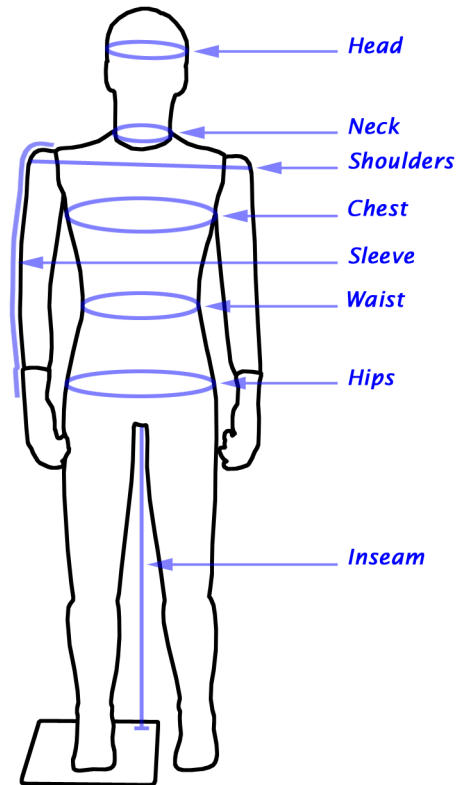

## SIZING AND SPECS FOR REALISTIC FIGURES

	"MILITARY MAN" (Rigid Foam Figure)	FLEXIBLE FOAM FIGURE						
		Adult Male			Adult Female		Teen Male	Teen Female
Height	5'6" - 6'	6'	5'10"	5'8"	5'8"	5'5"	65"	65"
Neck		Based on Head Selection						
Shoulders	16" - 20" Adjustable	18"	18"	18"	16"	16"	16"	16"
Chest	33"	32" *	32" *	32" *	32"	32"	29"	32"
Sleeve	Adjustable	31"	31"	31"	29"	29"	27"	27"
Waist	30 1/4"	29"	29"	29"	26"	26"	25"	25"
Hips	32 1/2"	33"	33"	33"	38"	38"	34"	38"
Inseam	26" - 35" Adjustable	32"	31"	30"	31"	29"	32"	29"

\* Chest measurement of this form is cut smaller to accomodate easy dressing.

MILITARY MAN

FLEXIBLE FOAM FIGURE