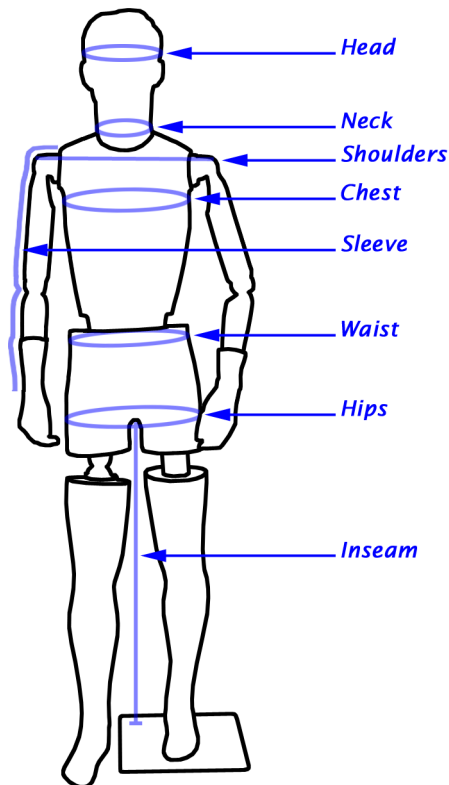

## SIZING AND SPECS FOR REALISTIC FIGURES

	"MILITARY MAN" (Rigid Foam Figure)	FLEXIBLE FOAM FIGURE						
		Adult Male			Adult Female		Teen Male	Teen Female
Height	5'6" - 6'	6'	5'10"	5'8"	5'8"	5'5"	65"	65"
Neck		Based on Head Selection						
Shoulders	16" - 20" Adjustable	18"	18"	18"	16"	16"	16"	16"
Chest	33"	32" *	32" *	32" *	32"	32"	29"	32"
Sleeve	Adjustable	31"	31"	31"	29"	29"	27"	27"
Waist	30 1/4"	29"	29"	29"	26"	26"	25"	25"
Hips	32 1/2"	33"	33"	33"	38"	38"	34"	38"
Inseam	26" - 35" Adjustable	32"	31"	30"	31"	29"	32"	29"

\* Chest measurement of this form is cut smaller to accomodate easy dressing.

MILITARY MAN

FLEXIBLE FOAM FIGURE