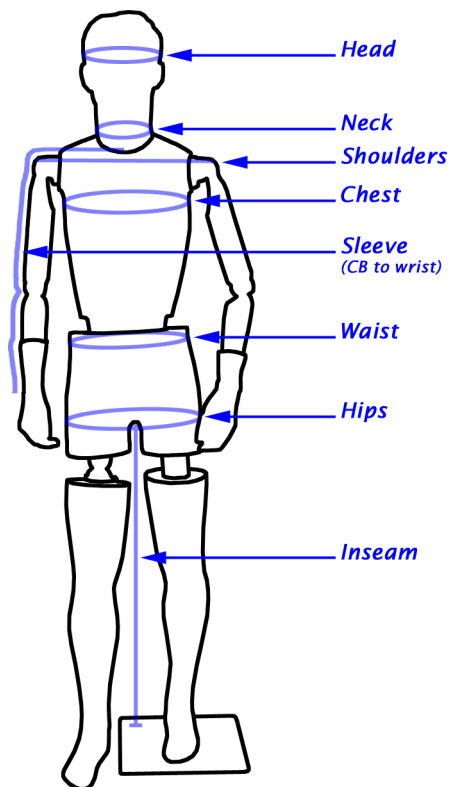

DORFMAN MUSEUM FIGURES, INC.

SIZING AND SPECS FOR REALISTIC FIGURES

	MILITARY MAN (Rigid Foam Figure)	FLEXIBLE FOAM FIGURE					
		Male Figures			Female Figures		
Height	5'6" - 6'	6'	5'10"	5'8"		5'8"	5'5"
Neck	Based on Head Selection						
Shoulders	16" - 20"	18"	18"	18"		18"	18"
Chest	33"	32" *	32" *	32" *		32" **	32" **
Sleeve	Adjustable	32"	32"	32"		32"	29"
Waist	30 1/4"	29"	29"	29"		29"	29"
Hips	32 1/2"	33"	33"	33"		33"	33"
Inseam	26" - 35"	32"	31"	30"		30"	28"

* Chest measurement of this form is cut smaller to accommodate easy dressing.

** Female forms include a bra and batting material to create a bustline.

MILITARY MAN

FLEXIBLE FOAM FIGURE