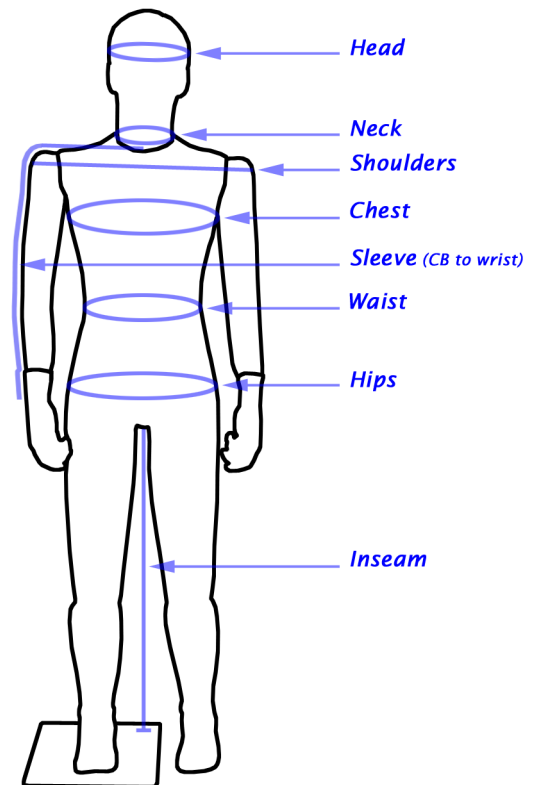

DORFMAN MUSEUM FIGURES, INC.

SIZING AND SPECS FOR REALISTIC FIGURES

	MILITARY MAN (Rigid Foam Figure)	FLEXIBLE FOAM FIGURE					
		Male Figures			Female Figures		
Height	5'6" - 6'	6'	5'10"	5'8"		5'8"	5'5"
Neck	Based on Head Selection						
Shoulders	16" - 20"	18"	18"	18"		18"	18"
Chest	33"	32" *	32" *	32" *		32" **	32" **
Sleeve	Adjustable	32"	32"	32"		32"	29"
Waist	30 1/4"	29"	29"	29"		29"	29"
Hips	32 1/2"	33"	33"	33"		33"	33"
Inseam	26" - 35"	32"	31"	30"		30"	28"

* Chest measurement of this form is cut smaller to accommodate easy dressing.

** Female forms include a bra and batting material to create a bustline.

MILITARY MAN

FLEXIBLE FOAM FIGURE